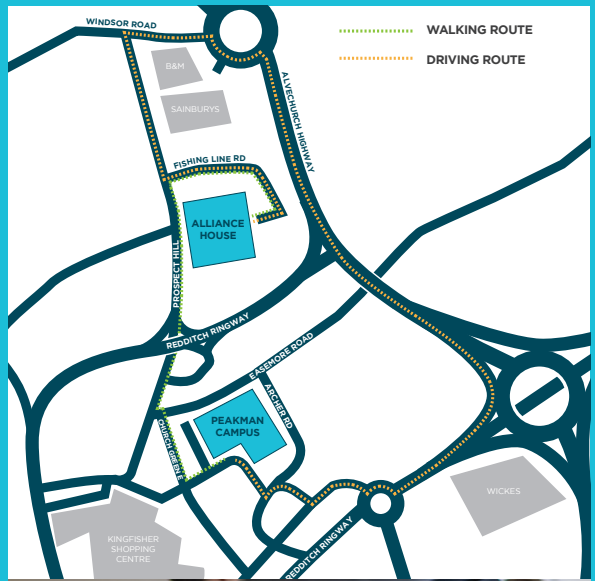

# Learning Resource Centre (LRC) and HoW RU Hubs

Today you also have the opportunity to view our Learning Resource Centre and HoW RU Hubs.

## HoW RU HUB

All students are welcome to spend their free time in the HoW RU Hubs that are located on each campus. Each hub has a pool table, table tennis, Xbox, VR headsets, games and more! You will normally be able to find members of the Student Experience Team in the hubs in Bromsgrove, Redditch and Worcester who are on hand if you need them.

# Our Campuses

If you would like to visit Alliance House and see our construction facilities, please use the map provided.

**Alliance House**  
**Fishing Line Road**  
**Redditch**  
**B97 6EE**

**what3words**  
life.cargo.formal