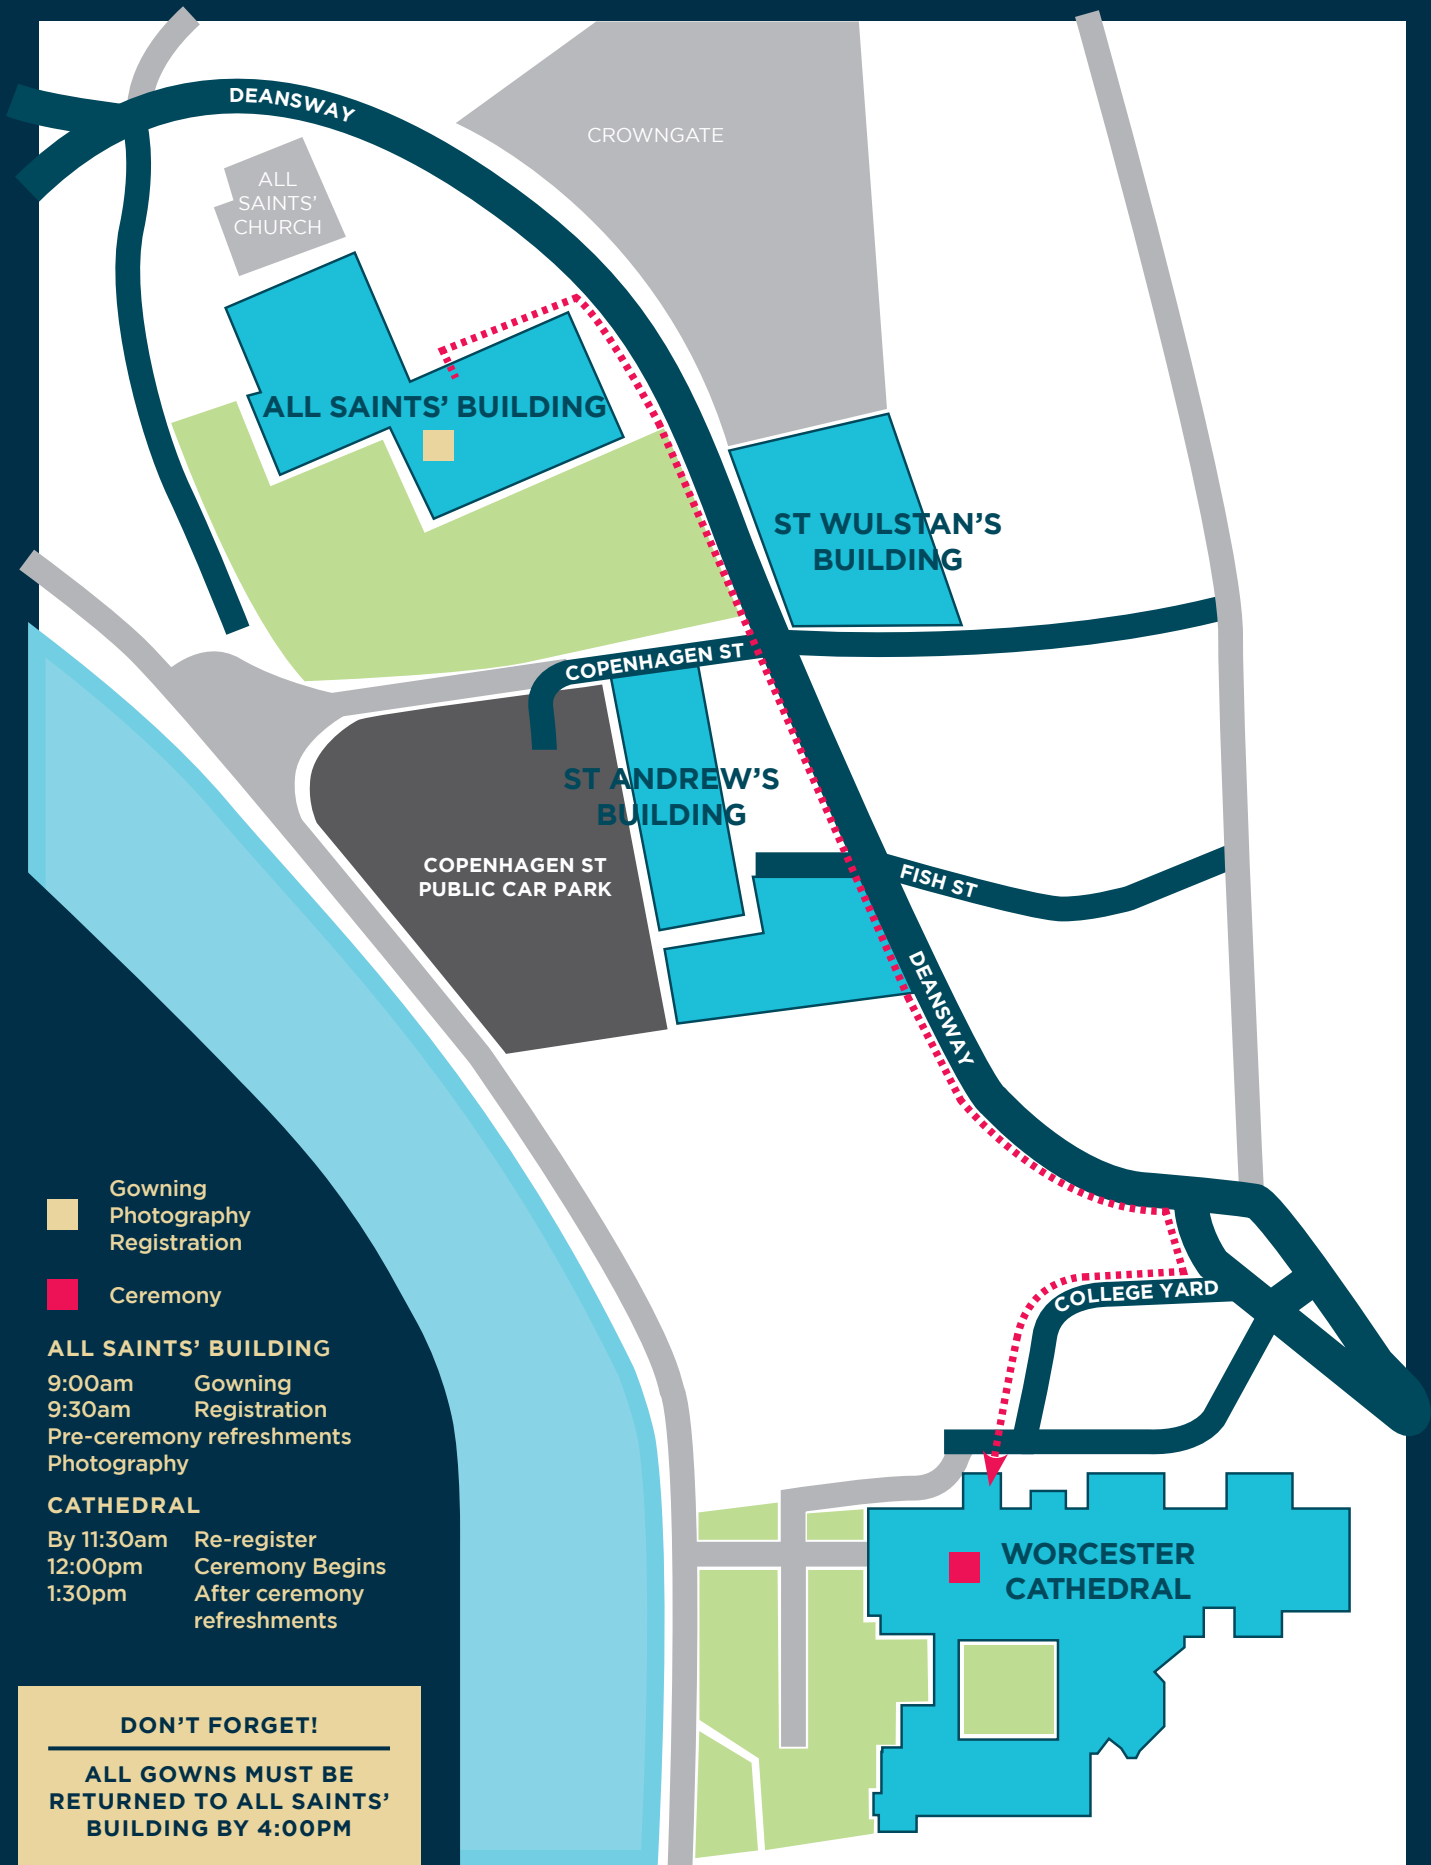

HEART OF WORCESTERSHIRE COLLEGE

DON'T FORGET!

ALL GOWNS MUST BE RETURNED TO ALL SAINTS' BUILDING BY 4:00PM